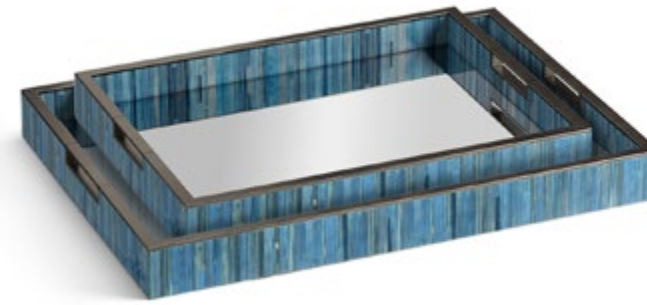

**Tidepool Rectangular Tissue Box**  
500624-NDK  
W9 ¾ x D5 ½ x H3 ½ in | W24.7 x D13.9 x H8.8 cm  
Water Portfolio

**Tidepool Round Tray Set of 2**  
500618-NDK (Water Portfolio)

 Small: W18 x D18 x H2 in | W45.8 x D45.8 x H5 cm  
Large: W22 ½ x D22 ½ x H3 in | W56.2 x D56.2 x H7.5 cm

**Catenary Rectangular Tray Set of 2**  
500617-BLO (Water Portfolio)  
W20 x D14 x H2 ½ in | W50.8 x D35.6 x H6.7 cm

 Small: W16 x D12 x H2 in | W40.6 x D30.6 x H5.1 cm  
Large: W20 x D14 x H2 in | W50.8 x D35.6 x H5.1 cm