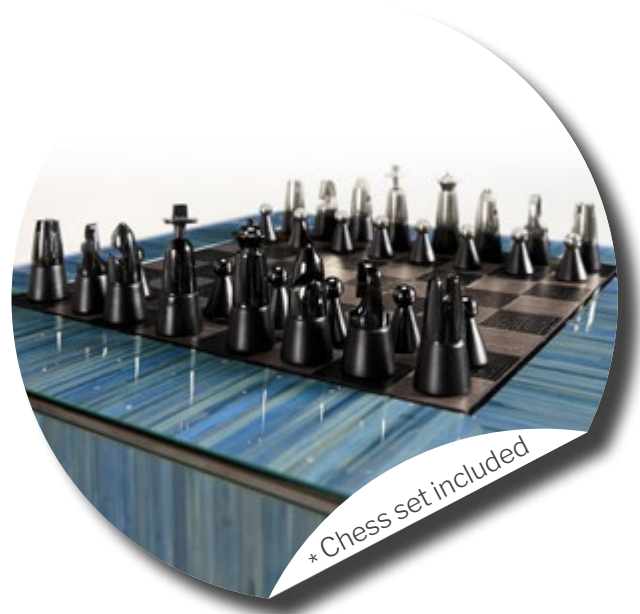

Sapphire Straw Game Table
500606-ABS
W25 1/8 x D25 1/8 x H29 in | W63.7 x D63.7 x H73.6 cm