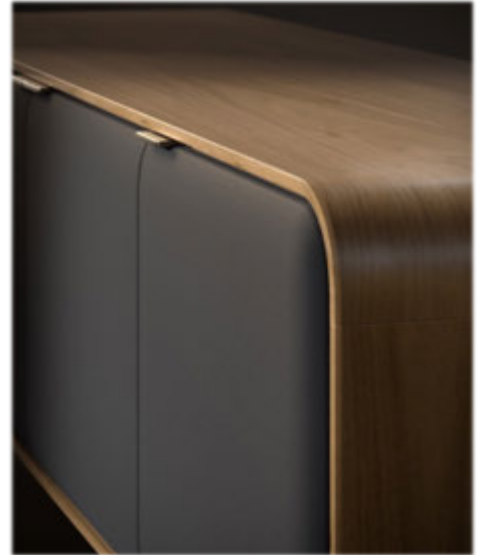

...THE DETAILS

Dave Adams
daveadams@bdiusa.com

Plume integrates media performance with refined furniture design

CHANTILLY, VA — Spring 2026 — BDI introduces **Plume Media + Storage**, a collection designed to bring thoughtful engineering and refined materiality to modern media furniture.

Constructed from Natural Walnut hardwood and veneers, Plume is framed by softly curved edges that wrap the cabinet's sides, emphasizing the continuity of the wood grain. Bronze accents—including integrated pulls and the cabinet's sturdy base—add warmth and visual contrast.

The doors are the collection's most distinctive feature. Formed with a subtle concave profile, they are built around an internal acoustic grid and wrapped in speaker grille cloth, a specialized open-weave fabric engineered to be acoustically transparent. This construction allows sound from speakers and soundbars to pass clearly through the cabinet while maintaining a refined exterior.

Inside, adjustable glass shelving, integrated cable management, and generous component space support a wide range of media systems while keeping technology organized and accessible.

With its sculptural presence and thoughtful engineering, Plume transforms media storage into a design element within the room—proving that performance and beauty can work in harmony.

Key design features include:

- Acoustically transparent doors with concave acoustic-grid construction
- Integrated cable management for organized connections
- Adjustable glass shelving for flexible component storage
- Soft-close doors with precision-adjustable hinges
- Removable access panels for simple access to cables and connections.