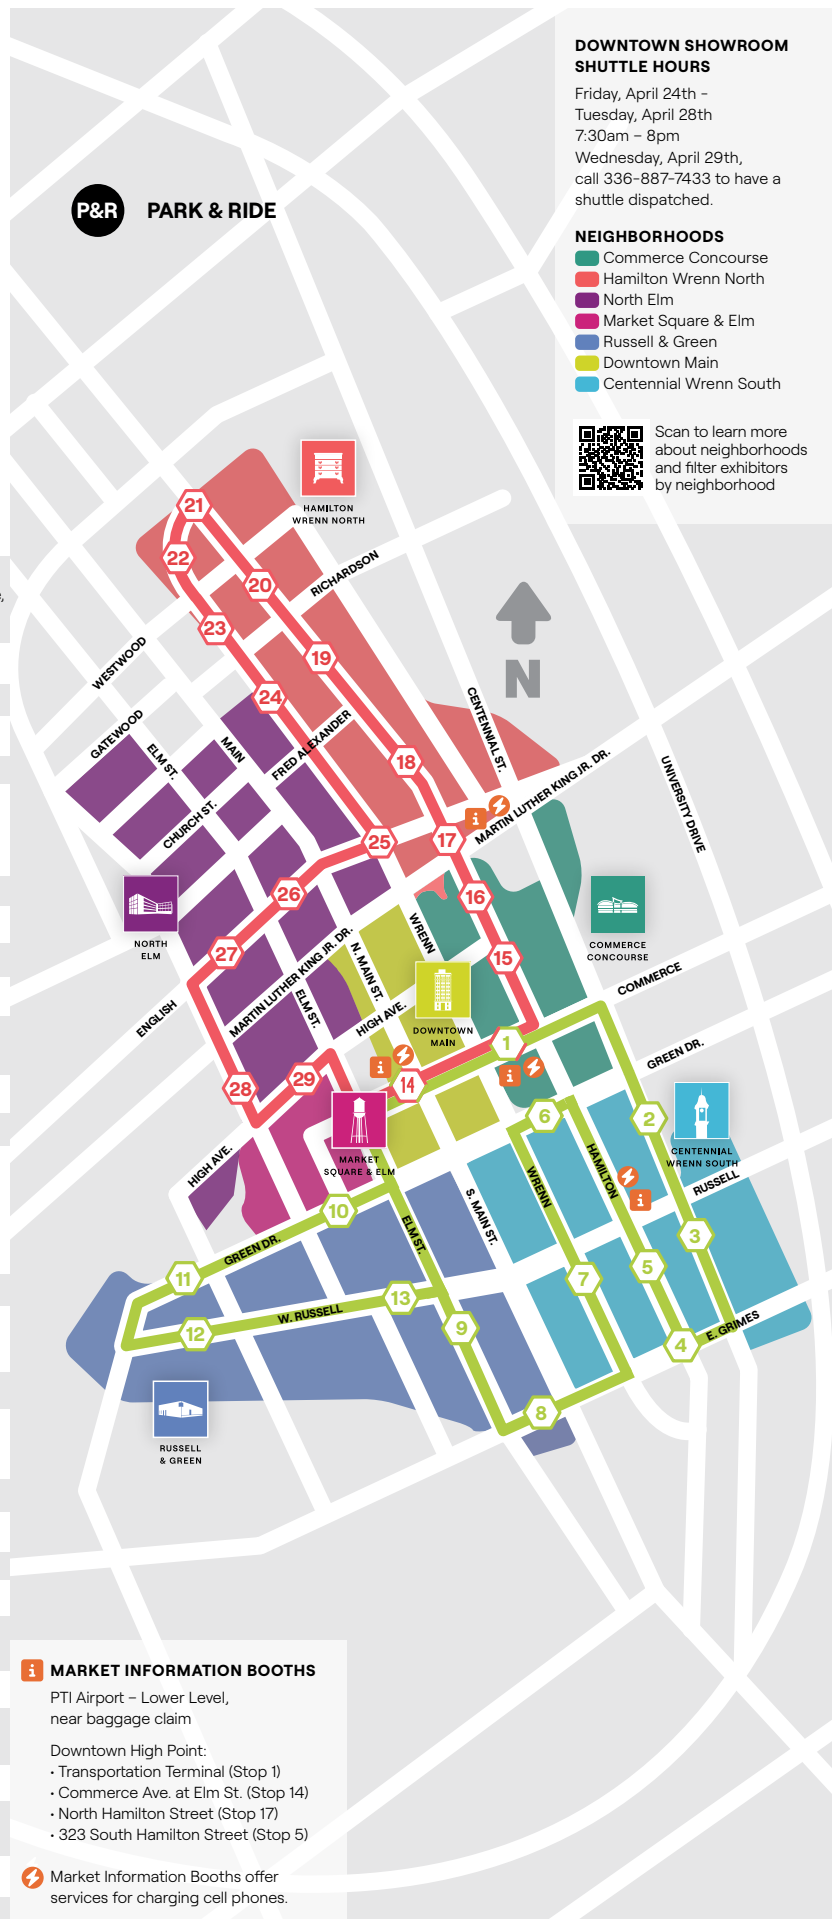

1. **1** Transportation Terminal RED/GREEN CONNECTOR
   IHFC Commerce St., Coaster, Showplace, New Classic, Eichholtz, Violino, The Point, Center Stage, International Buyers Center, MediaLink, High Point Theatre, High Point Exhibitions, Lexington
2. **2** Showrooms at Centennial & Green, 313 Space
3. **3** Centers of High Point - Manning - Centennial - Russell
4. **4** Shenandoah Furniture, 449 S. Wrenn, Verellen
5. **5** Centers of High Point - Hamilton
6. **6** Austin Group, Market on Green, IHFC - Green Wing Entrance, Futura Leather, Abbyson, Four Seasons Furniture, Crown Mark, Whitewood/John Thomas Furniture, Leather Italia, Global Furniture USA, Lifestyle
7. **7** Platinum Decor, Luke Leather, Elements International, Riverside, Oscar's Fine Food
8. **8** Atrium on Main, Homelegance, Whalen Furniture
9. **9** Parker House, Apricot Sofa, Furniture First on Main, Braxton Culler
10. **10** Decor-Rest, 220 Elm, Prime Furniture
11. **11** EJ Victor, Ideaitalia, Chelsea on Green, Tourmaline Home, Huntington House, Rue Michelle Antiques, 25 McKenzie Lane, Heart Fine Art, Odette
12. **12** Michael Nicholas Designs, 214 Modern Vintage
13. **13** Apricot Sofa, Art Addiction
14. **14** RED/GREEN CONNECTOR
    C&D Building, Casa Italia, Profit Center/Pasha Home, 220 Elm, Suites at Market Square, National Furniture Mart, Radio Bldg., Plaza Suites-Elm St. Entrance, Center Tower Theatre, Elegant Lighting, Canadel, Soft Line America, CFC, Capa Boutique
15. **15** Universal Furniture, LC Direct
16. **16** Wesley Allen, Eloquence, OLY, Caracole, A.R.T. Furniture, Inc., Legacy Leather by Campio, Artistic Leathers, Artesia, South & English, Branch Home, Bernhardt Furniture Company
17. **17** 200 Steele, Belle Meade Signature, Artistic Leathers, Rene Cazares
18. **18** 200 N Hamilton, 311 N Hamilton, Hamilton Court, Vanguard, Steele St. Parking Lot, Interlude Home, Wendover Art
19. **19** Baker Furniture, 330 N Hamilton, Soicher-Marin, Gabby/Summer Classics
20. **20** Francesco Molon, New Growth Designs, Homey Designs, Theodore Alexander
21. **21** Boxwood Antique Market, David Michael, 518 North
22. **22** ETC For the Home
23. **23** McKinley Leather, Modern History, Paul Robert, Nomad Wineworks, Libeco Home, Ogallala Comfort, Threads for the Bed, Ella Home
24. **24** Main Street Access, A Special Blend
25. **25** Julian Chichester, Mr. Brown, Maria Yee, GJ Styles, The Bank on Wrenn, Lancaster, Ardent Home, Unwind on Main, Essentials for Living
26. **26** Hurtado, HTL, Tonin Casa, Capa, 325 N Main, Spicher and Company, The Purpose Gallery
27. **27** Design Legacy, Elegant Earth, Broad Hall, SPLASHWORKS, Lil's Cafe, Earl's Landing, Stock & Grain Food Hall, Truist Point Stadium, Spring Hill Suites, NKBA | KBIS
28. **28** Circa Loft, Reunion, Lindsay St. Buyers' Parking Lot
29. **29** Lee Industries, Historic Market Square, Red Egg, Antique & Design Center

DOWNTOWN SHOWROOM SHUTTLE HOURS

Friday, April 24th - Tuesday, April 28th
7:30am - 8pm
Wednesday, April 29th,
call 336-887-7433 to have a shuttle dispatched.

NEIGHBORHOODS

- Commerce Concourse
- Hamilton Wrenn North
- North Elm
- Market Square & Elm
- Russell & Green
- Downtown Main
- Centennial Wrenn South

Scan to learn more about neighborhoods and filter exhibitors by neighborhood

MARKET INFORMATION BOOTHS

- PTI Airport - Lower Level, near baggage claim
- Downtown High Point:
  - Transportation Terminal (Stop 1)
  - Commerce Ave. at Elm St. (Stop 14)
  - North Hamilton Street (Stop 17)
  - 323 South Hamilton Street (Stop 5)

Market Information Booths offer services for charging cell phones.